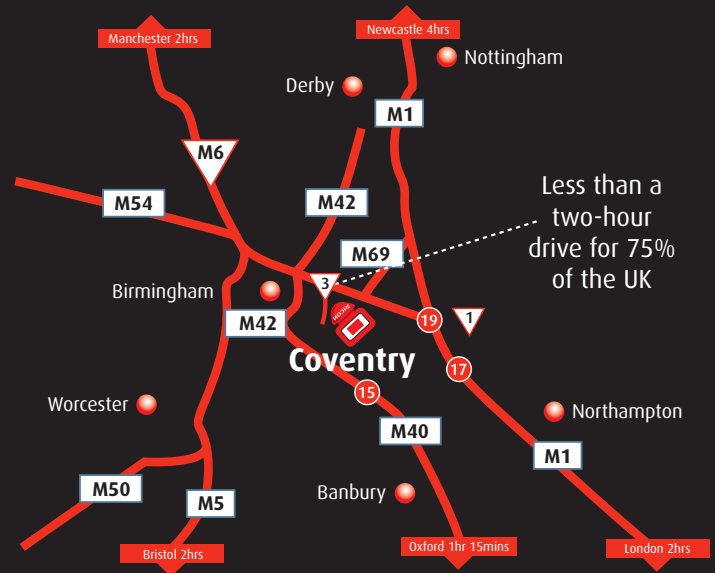

### From the North

- Take the M1 southbound.
- Leave the M1 at junction 21, then at the roundabout take the 3rd exit onto the M69 (signposted Coventry, Birmingham)
- Leave the M69 branching left (signposted Birmingham M6, Coventry North and Central A4600).
- Keep in right-hand lane then continue forward (signposted Birmingham) joining the M6 at junction 2.
- Leave the M6 at junction 3, then take 2nd exit onto Phoenix Way - A444 (signposted Coventry)
- At the next roundabout, take the 1st exit onto Rowleys Green Lane.
- At roundabout take 2nd exit onto Judds Lane.
- Arrive at Ricoh Arena.

- At next roundabout, take 1st exit onto A444, signposted Nuneaton.
- Continue forward on A444, straight on at roundabouts until you see the Ricoh Arena.
- At the last roundabout adjacent to the Ricoh Arena on your right-hand side, take 3rd exit onto Rowleys Green Lane.
- At roundabout take 2nd exit onto Judds Lane.
- Arrive at Ricoh Arena.

### From the South-East

- Take the M1 northbound.
- Taking the left hand lane, join the M6 motorway (signposted M6 The North West, Coventry North, Birmingham)
- Leave the M6 at junction 3, then at the roundabout take the 2nd exit onto Phoenix Way - A444 (signposted Coventry)
- At the next roundabout, take the 1st exit onto Rowleys Green Lane.
- At roundabout take 2nd exit onto Judds Lane.
- Arrive at Ricoh Arena.

### From the East

- Take the A14 westbound.
- Continue forward, then join the M6 motorway (signposted M6, The North West, Birmingham, Coventry)
- Leave the M6 at junction 3 (signposted Coventry North) then at the roundabout take the 4th exit onto Phoenix Way - A444 (signposted Coventry).
- At the next roundabout, take the 1st exit onto Rowleys Green Lane.
- At roundabout take 2nd exit onto Judds Lane.
- Arrive at Ricoh Arena.